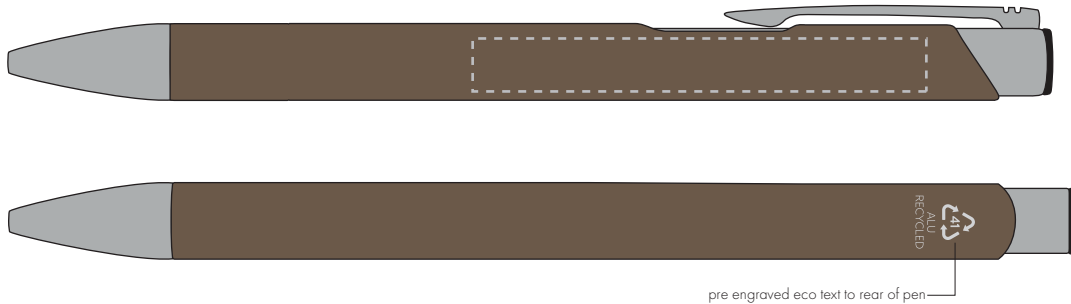

Your Ref:	Quantity:	Product Code: TPC982001
Our Ref:	Version: 1	Product Colour: BROWN

PRINTING CONCERNS:

We stock this item in the following colours

**PANTONE REFERENCE(S)**

- Colour 1
- Colour 2
- Colour 3
- Colour 4

ARTWORK SCALE 100%

ARTWORK SCALE 100%

Side Print Area:

60mm x 7mm

pre engraved eco text to rear of pen

Product Image for visualisation
- colours may vary

The dashed line is to demonstrate print area and will not appear on your printed item